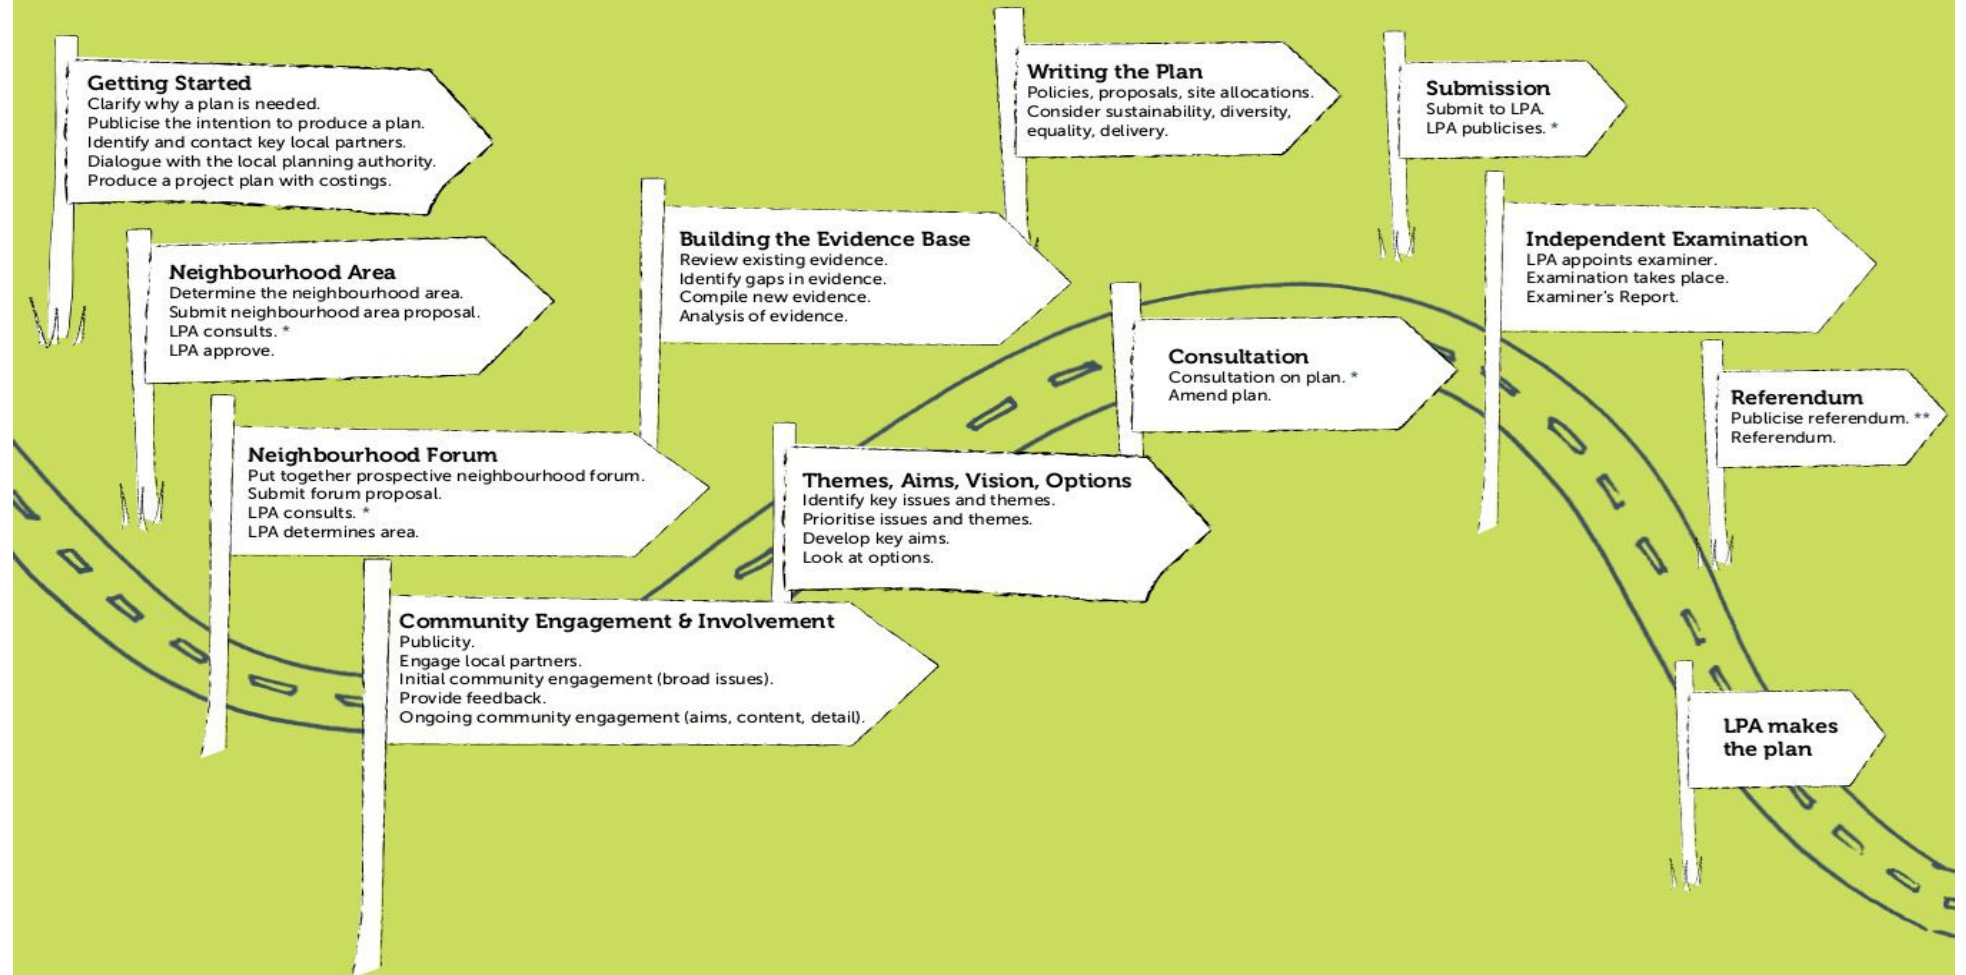

Neighbourhood Plan Process

* Minimum time - 6 weeks

** Minimum time - 25 working days